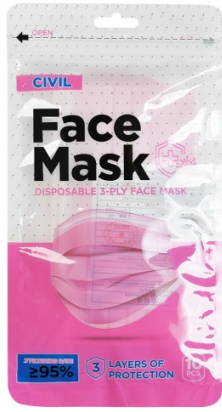

DFM 10, DISPOSABLE FACE MASK, ROSE

Product code 596620332

PRICE NETTO 0,01 EUR +VAT / pc

*** price per piece, without branding and VAT**

Basic informations

Color: Rose

Colors

Specification

Disposable face mask

Declaration

Netto weight: 0.003 kg

Brutto weight: 0.004 kg

Brand: SAFELAB

EAN code: 8605040071816

Country of origin: China

Country of import: Serbia

- 3-PLY DESIGN
- COMFORTABLE
- ADJUSTABLE NOSE BRIDGE
- BREATHABLE
- ANTI-DROPLETS
- ANTI-DUST