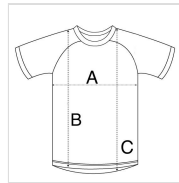

SW300 Men's Sports and Performance T-Shirt

140GSM

100% Textured Polyester

Crew Neck Comfort Finish

Raglan Sleeves, Anti Chafe Flat Locked Seams

Ultra Tech Moisture Wicking Action

Contoured Drop Back Hem

Sizes XS to 2XL

Packs of 10 pcs

Cartons of 100 pcs

SIZE (CM)	XS	S	M	L	XL	2XL
A:Flat Chest	45	48	51	54	57	60
B:Front Length	66	68	70	72	74	76
C:Back Length	70	72	74	76	78	80

GREEN CERTIFIED